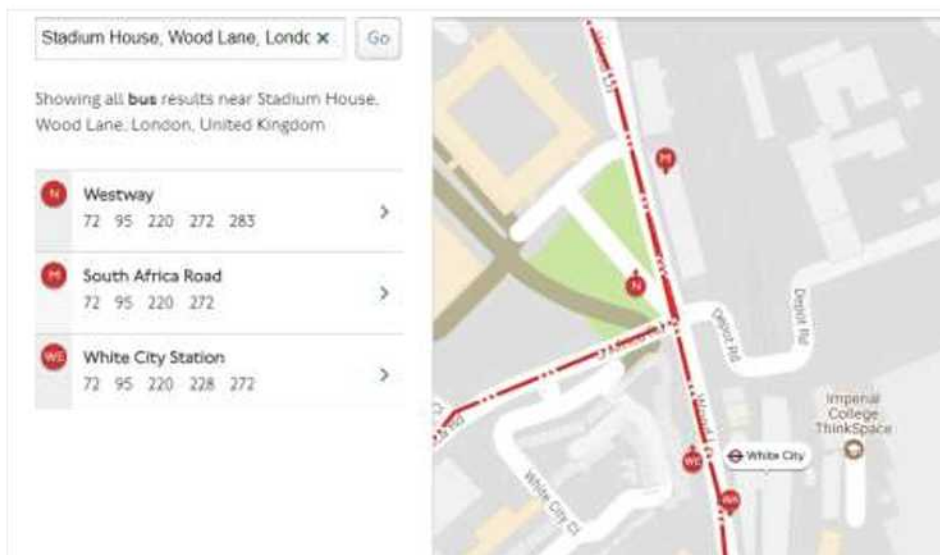

Directions for Imperial Research Hub for Dementia Prevention

Address: [Stadium House](#) (click for Google Maps)

Door A, 68 Wood Lane, London, W12 7RH

Tel: 020 7594 7371

Travelling by Underground

The nearest tube stations to Stadium House are:

- **White City** (2 minute walk) Central line
- **Wood Lane** (5 minute walk) Hammersmith & City and Circle lines.
- **Shepherd's Bush** (20 minute walk / 9 minutes via White City) Central and Overground lines.

Imperial College London

Travelling from White City station: Turn right out of the station and keep walking along Wood Lane – it is roughly a 2-3 minute walk to Stadium House. Keep walking up the same side of the road, crossing Depot Road at the traffic lights.

Imperial College London

Travelling by Car – Parking

The nearest car park is based in Westfield (10-minute walk from Stadium House). Please click on the link below to view directions in Google Maps.

[link to Google Maps](#)