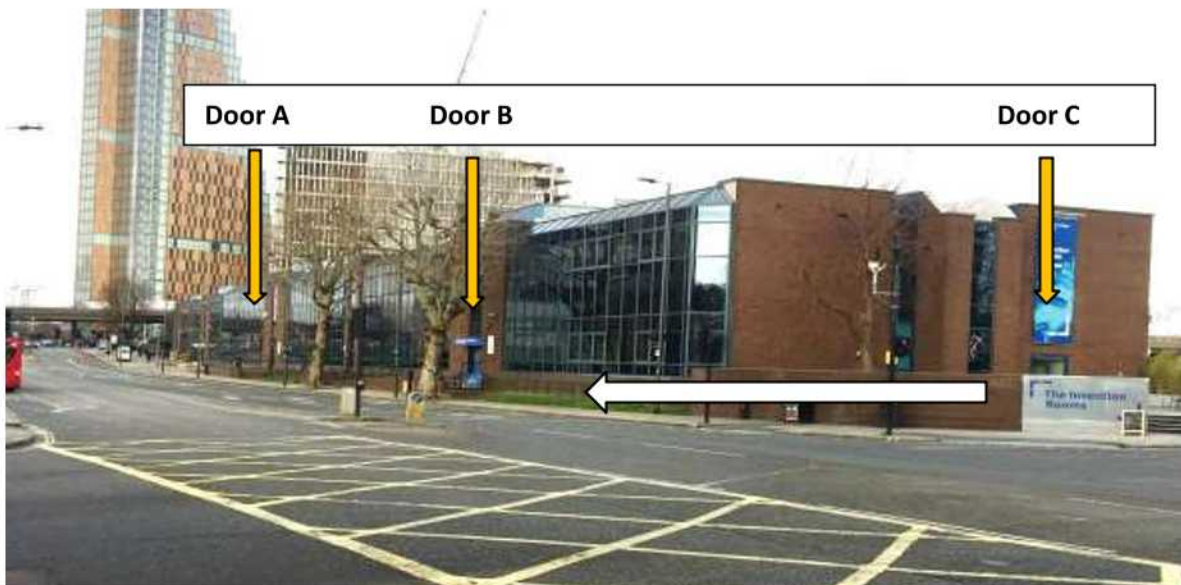

Imperial College London

Travelling from White City station: Turn right out of the station and keep walking along Wood Lane – it is roughly a 2-3 minute walk to Stadium House. Keep walking up the same side of the road, crossing Depot Road at the traffic lights.

The next building you come across will be Stadium House, which has three main doors (see below) – go past the Invention Rooms and please enter through Door A.

Travelling from Wood Lane station: Turn right out of the station and keep walking along this road (Wood Lane, A129) in the same direction (north). It takes approximately 5 minutes to walk to Stadium House – you will pass **White City** tube station along the way.